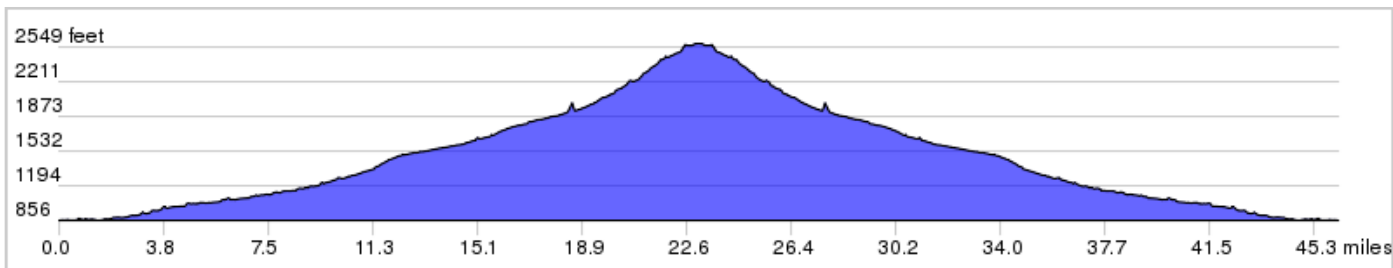

Tellico to Bald River & State Line

Distance: 46.2 mi
Elevation: + 2374 / - 2374 ft
Good For: cycling

Tellico to Bald River & State Line

0.	0.0	▀	Start of route	0.1
1.	0.1	←	L onto Cherohala Skyway	4.9
2.	5.0	→	Slight R onto River Rd	4.0
3.	9.0	→	Slight R to stay on River Rd	32.1
4.	41.1	←	Slight L onto TN-165 W/Cherohala Skyway	4.9
5.	46.1	→	R onto Herford St	0.1
6.	46.2	▀	End of route	0.0

<http://ridewithgps.com/routes/4180401>

46.2 miles. +2210/-2210 feet
