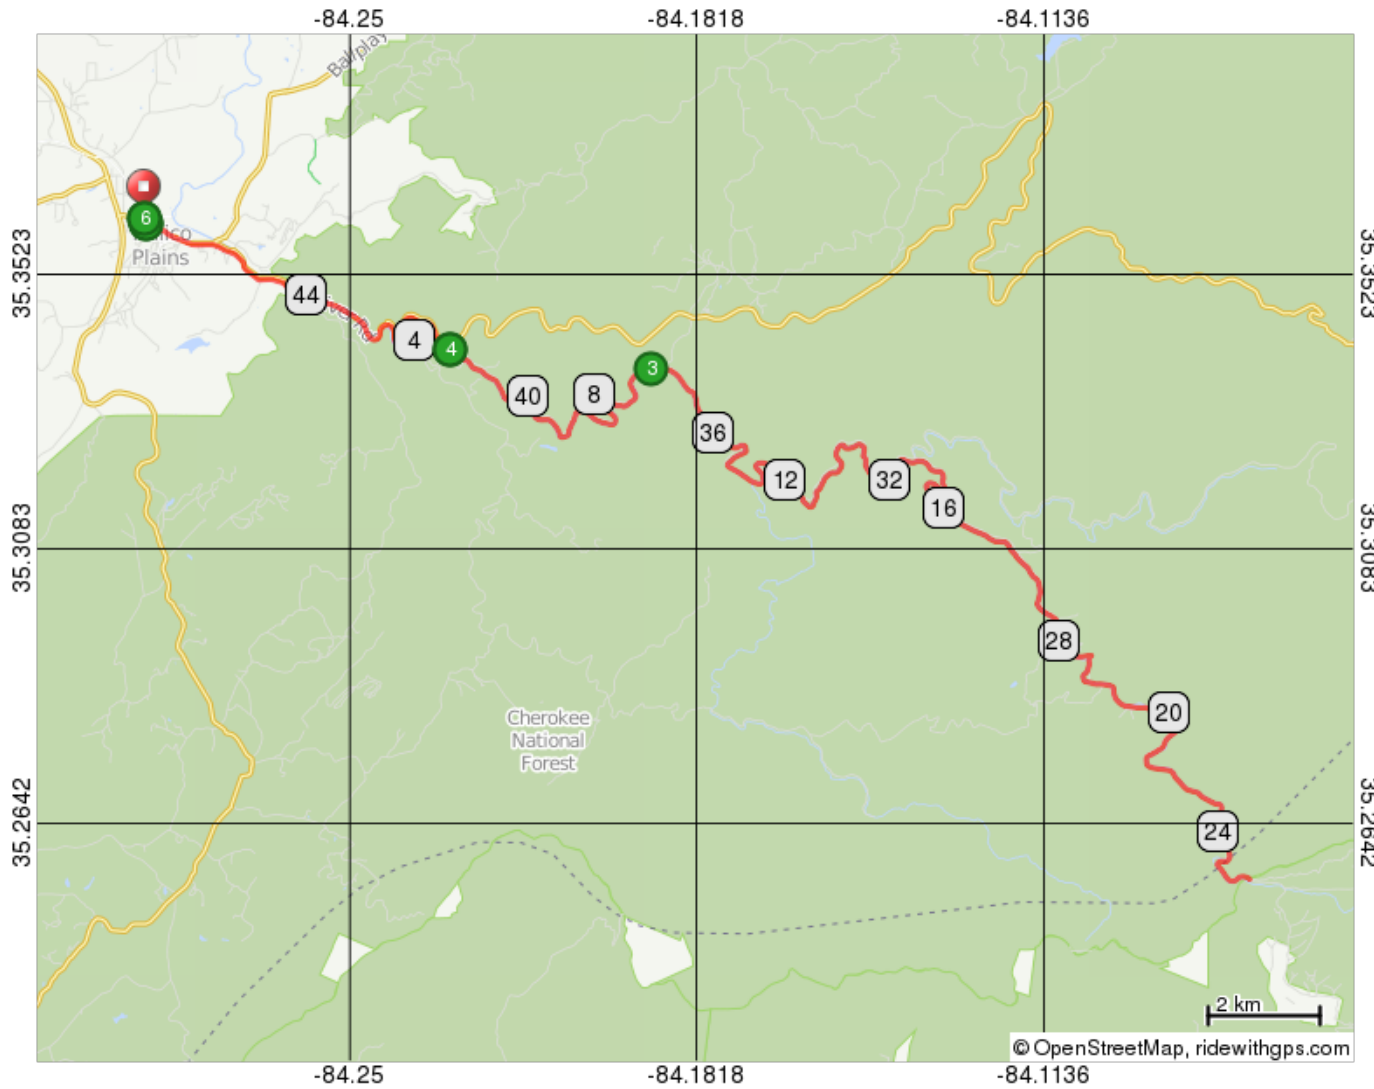

Tellico to Bald River & State Line

Distance: 46.2 mi
Elevation: + 2374 / - 2374 ft
Good For: cycling

Tellico to Bald River & State Line

0.	0.0	▀	Start of route	0.1
1.	0.1	←	L onto Cherohala Skyway	4.9
2.	5.0	→	Slight R onto River Rd	4.0
3.	9.0	→	Slight R to stay on River Rd	32.1
4.	41.1	←	Slight L onto TN-165 W/Cherohala Skyway	4.9
5.	46.1	→	R onto Herford St	0.1
6.	46.2	▀	End of route	0.0

<http://ridewithgps.com/routes/4180401>

46.2 miles. +2210/-2210 feet
